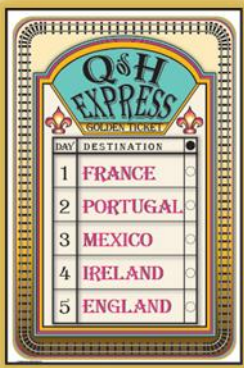

St. Michael Catholic Church

Iglesia Católica de San Miguel

57 Watkins Road
(across from the Post Office)
Sebree, KY 42455

More info: Patti Gutiérrez
(270) 302-2782

patti@smsebree.org

www.facebook.com/smsebree

Vacation Bible School

Escuela Bíblica del Verano

Cost: FREE

Who: Kids ages 4-11

When: July 19th & 20th
(Wednesday & Thursday)
5:00-8:00 p.m.

Where: St. Michael's
Parish Hall

Optional: Family Pilgrimage
Saturday July 22nd,
10am—4pm

We will travel in a caravan
to Whitesville to the
Passionists Monastery
and St. Mary of the Woods

Costo: GRATIS

Quién: Niños de 4 - 11 años

Cuándo: 19 y 20 de Julio
(Miércoles y Jueves)
5:00-8:00 p.m.

Dónde: El Salón de la
Iglesia San Miguel