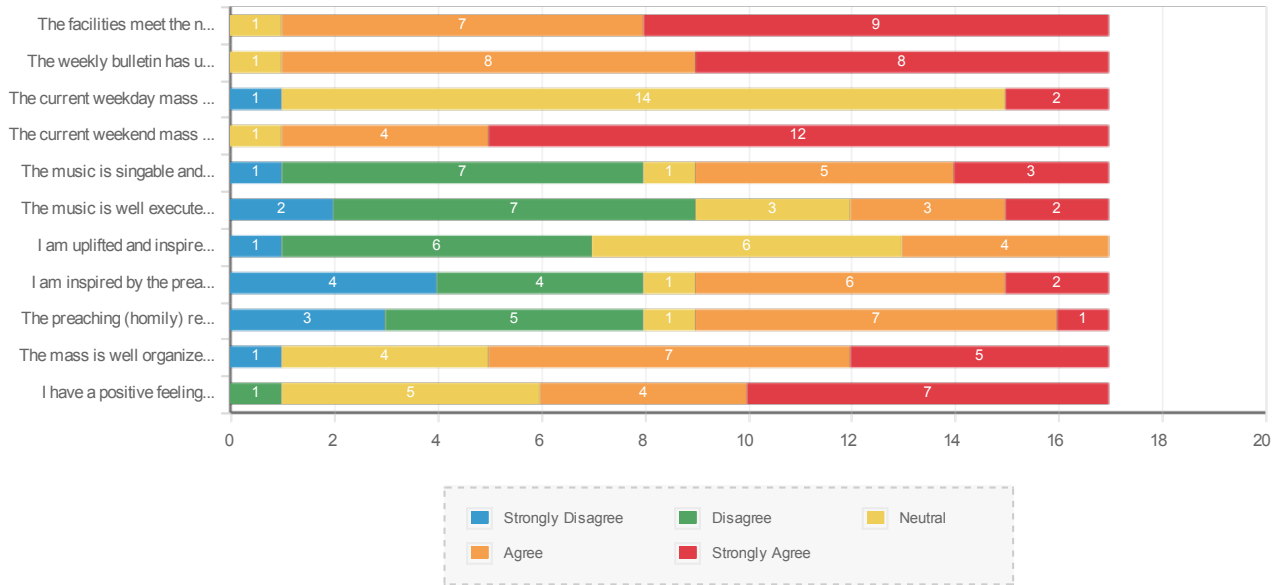

Answered: 17 Skipped: 0

	Response Percent	Response Count
1	11.76%	2
2	17.65%	3
3	29.41%	5
4	17.65%	3
5	23.53%	4

Rating Average: 3.24

Q8

Please rate the following in regards to Mass at St. Michael's:

Answered: 17 Skipped: 0